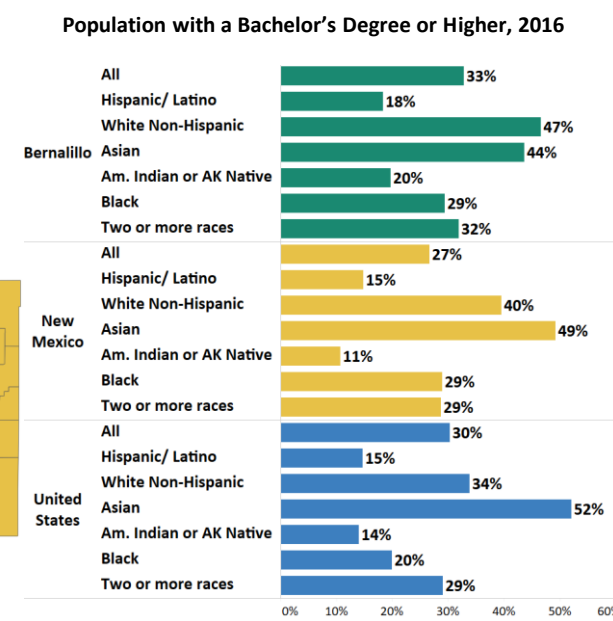

Bernalillo County, New Mexico

676,773

Total Population

31%

Speak a Language Other than English

\$48,994

Median Household Income

5%

Unemployment Rate

88%

High School Graduate or Higher

33%

Bachelor's Degree or Higher

Notes: Race data refers to residents reporting one race alone. Less than 3% of residents reported 2 or more races. Native Hawaiians and Other Pacific Islanders are less than .2% of the population. Hispanic or Latino can be any race. Rates for high school graduation and bachelor's degrees include the population 25 years-old and older. The unemployment rate includes residents over 24 years old and is not seasonally adjusted. Language other than English (spoken in the home) pertains to the population 5 years-old and older. Total population count slightly differs from total counts by gender due to different data sources. Sources: University of New Mexico, Geospatial Population Program and New Mexico Department of Health (NM IBIS), US Census Bureau: American Community Survey 5-year estimates 2012-2016, 2016 Census Quickfacts, the Bureau of Labor Statistics, and the New Mexico Public Education Department. Data Snapshot Date: June 22, 2018