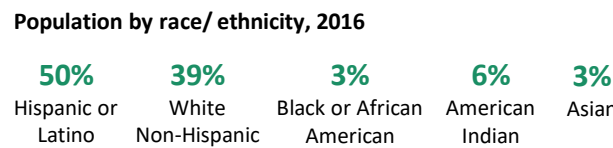

Bernalillo County, New Mexico

676,773

Total Population

31%

Speak a Language Other than English

\$48,994

Median Household Income

5%

Unemployment Rate

88%

High School Graduate or Higher

33%

Bachelor's Degree or Higher

Notes: Race data refers to residents reporting one race alone. Less than 3% of residents reported 2 or more races. Native Hawaiians and Other Pacific Islanders are less than .2% of the population. Hispanic or Latino can be any race. Rates for high school graduation and bachelor's degrees include the population 25 years-old and older. The unemployment rate includes residents over 24 years old and is not seasonally adjusted. Language other than English (spoken in the home) pertains to the population 5 years-old and older. Total population count slightly differs from total counts by gender due to different data sources. Sources: University of New Mexico, Geospatial Population Program and New Mexico Department of Health (NM IBIS), US Census Bureau: American Community Survey 5-year estimates 2012-2016, 2016 Census Quickfacts, the Bureau of Labor Statistics, and the New Mexico Public Education Department. Data Snapshot Date: June 22, 2018