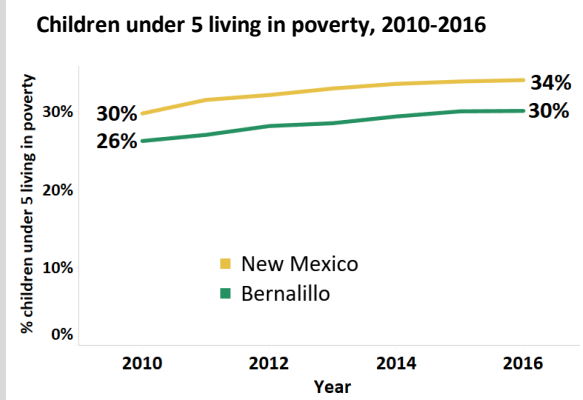

Bernalillo County, New Mexico

676,773

Total Population

31%

Speak a Language Other than English

$48,994

Median Household Income

5%

Unemployment Rate

88%

High School Graduate or Higher

33%

Bachelor's Degree or Higher

Notes: Race data refers to residents reporting one race alone. Less than 3% of residents reported 2 or more races. Native Hawaiians and Other Pacific Islanders are less than .2% of the population. Hispanic or Latino can be any race. Rates for high school graduation and bachelor's degrees include the population 25 years-old and older. The unemployment rate includes residents over 24 years old and is not seasonally adjusted. Language other than English (spoken in the home) pertains to the population 5 years-old and older. Total population count slightly differs from total counts by gender due to different data sources. Sources: University of New Mexico, Geospatial Population Program and New Mexico Department of Health (NM IBIS), US Census Bureau: American Community Survey 5-year estimates 2012-2016, 2016 Census Quickfacts, the Bureau of Labor Statistics, and the New Mexico Public Education Department. Data Snapshot Date: June 22, 2018