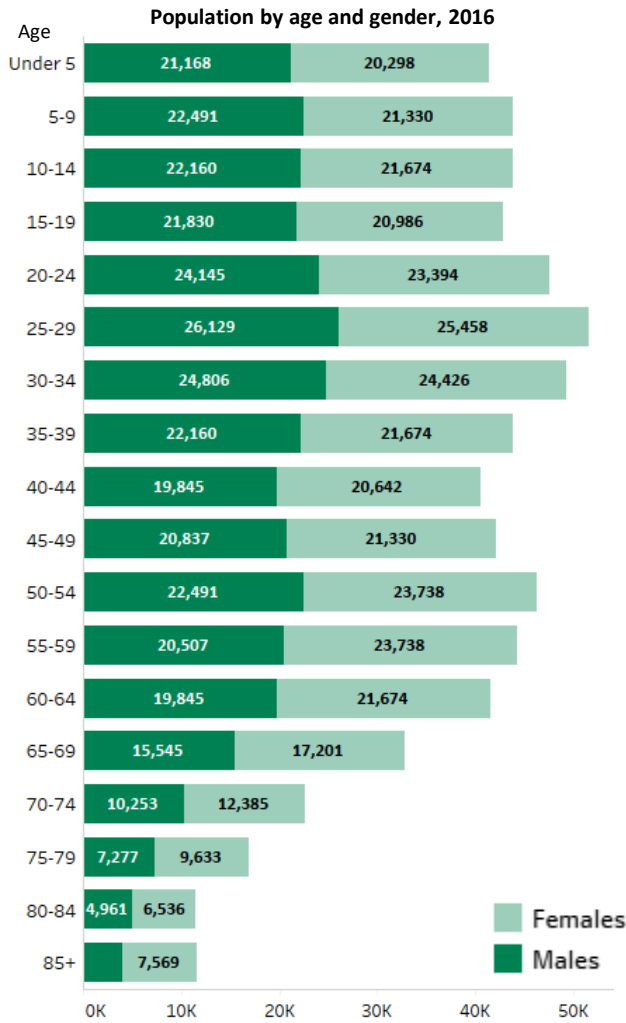

Bernalillo County, New Mexico

676,773

Total Population

31%

Speak a Language Other than English

\$48,994

Median Household Income

5%

Unemployment Rate

88%

High School Graduate or Higher

33%

Bachelor's Degree or Higher

Notes: Race data refers to residents reporting one race alone. Less than 3% of residents reported 2 or more races. Native Hawaiians and Other Pacific Islanders are less than .2% of the population. Hispanic or Latino can be any race. Rates for high school graduation and bachelor's degrees include the population 25 years-old and older. The unemployment rate includes residents over 24 years old and is not seasonally adjusted. Language other than English (spoken in the home) pertains to the population 5 years-old and older. Total population count slightly differs from total counts by gender due to different data sources. Sources: University of New Mexico, Geospatial Population Program and New Mexico Department of Health (NM IBIS), US Census Bureau: American Community Survey 5-year estimates 2012-2016, 2016 Census Quickfacts, the Bureau of Labor Statistics, and the New Mexico Public Education Department. Data Snapshot Date: June 22, 2018