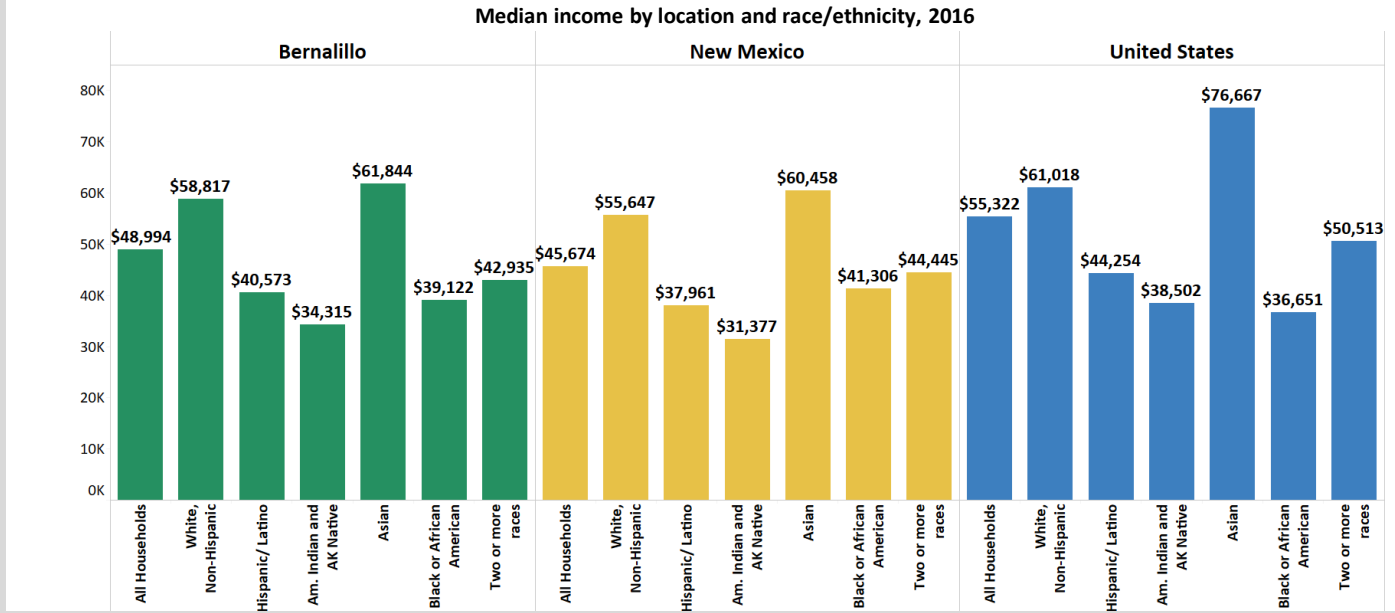

Bernalillo County, New Mexico

676,773

Total Population

31%

Speak a Language Other than English

\$48,994

Median Household Income

5%

Unemployment Rate

88%

High School Graduate or Higher

33%

Bachelor's Degree or Higher

Notes: Race data refers to residents reporting one race alone. Less than 3% of residents reported 2 or more races. Native Hawaiians and Other Pacific Islanders are less than .2% of the population. Hispanic or Latino can be any race. Rates for high school graduation and bachelor's degrees include the population 25 years-old and older. The unemployment rate includes residents over 24 years old and is not seasonally adjusted. Language other than English (spoken in the home) pertains to the population 5 years-old and older. Total population count slightly differs from total counts by gender due to different data sources. Sources: University of New Mexico, Geospatial Population Program and New Mexico Department of Health (NM IBIS), US Census Bureau: American Community Survey 5-year estimates 2012-2016, 2016 Census Quickfacts, the Bureau of Labor Statistics, and the New Mexico Public Education Department. Data Snapshot Date: June 22, 2018