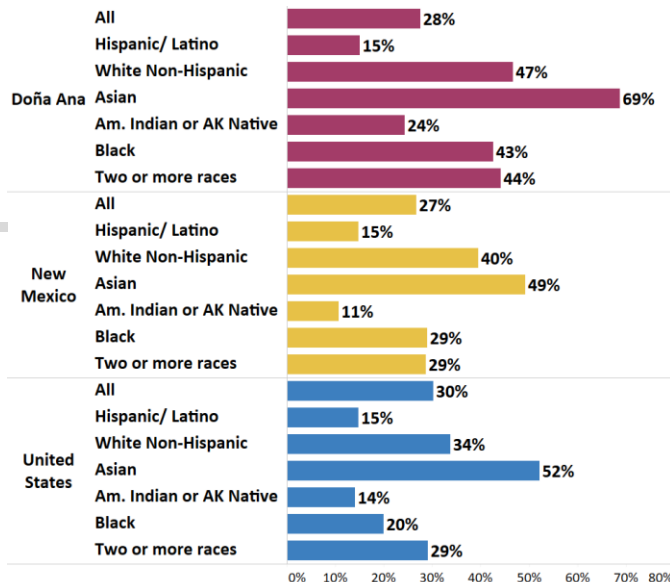

Unemployment Rate

79%

High School Graduate or Higher

28%

Bachelor's Degree or Higher

4 year high school graduation rates, 2016-2017

	2016	2017	% Change
Gadsden Independent Schools	86%	82%	▼ -4%
Las Cruces Public Schools	80%	86%	▲ 6%
Hatch Valley Schools	74%	68%	▼ -6%
New Mexico	71%	71%	No change

Population with a Bachelor's Degree or Higher, 2016

Population by race/ethnicity, 2016

68% Hispanic or Latino **28%** White Non-Hispanic **2%** Black or African American **2%** American Indian **1%** Asian