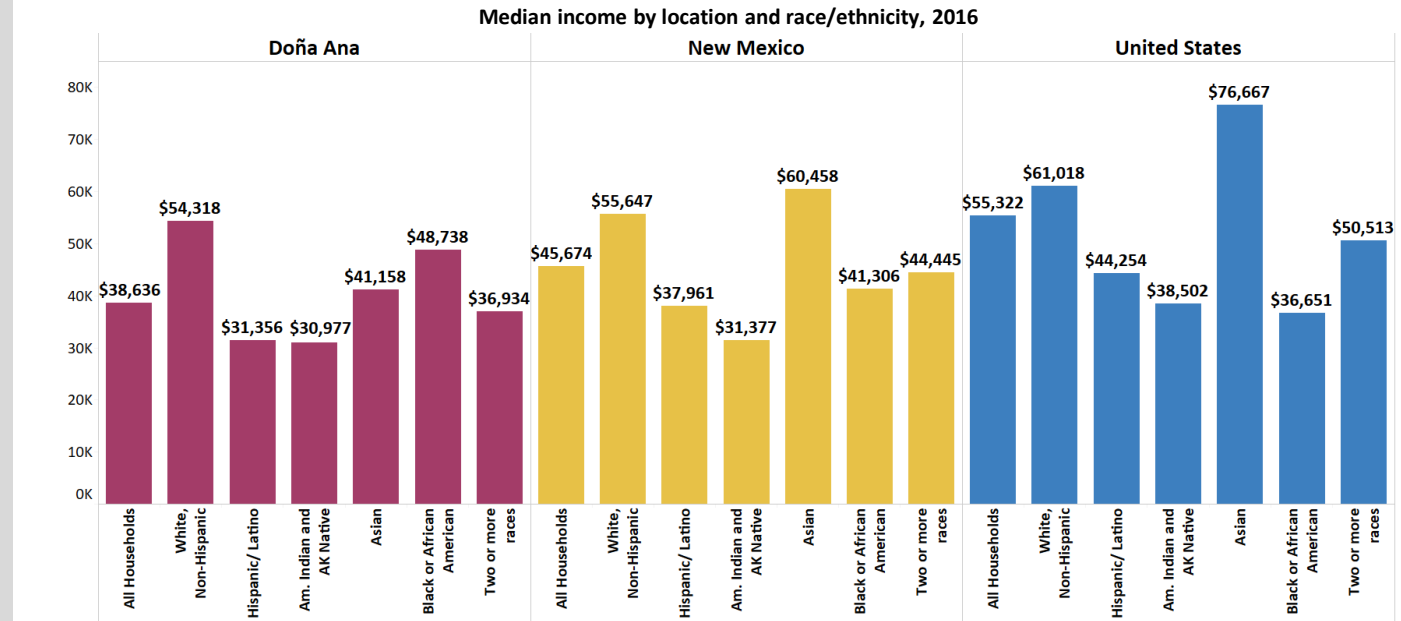

Doña Ana County, New Mexico

213,825

Total Population

51%

Speak a Language Other than English

\$38,636

Median Household Income

7%

Unemployment Rate

79%

High School Graduate or Higher

28%

Bachelor's Degree or Higher

4 year high school graduation rates, 2016-2017

	2016	2017	% Change
Gadsden Independent Schools	86%	82%	▼ -4%
Las Cruces Public Schools	80%	86%	▲ 6%
Hatch Valley Schools	74%	68%	▼ -6%
New Mexico	71%	71%	No change

Population with a Bachelor's Degree or Higher, 2016

Population by race/ethnicity, 2016

68% Hispanic or Latino **28%** White Non-Hispanic **2%** Black or African American **2%** American Indian **1%** Asian