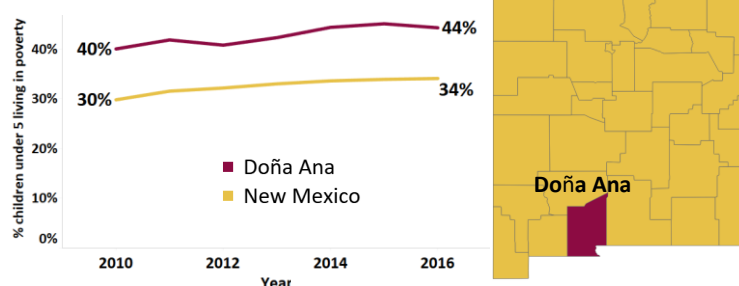

Children under 5 living in poverty, 2010-2016

Notes: Race data refers to residents reporting one race alone. Less than 3% of residents reported 2 or more races. Native Hawaiians and Other Pacific Islanders are less than .2% of the population. Hispanic or Latino can be any race. Rates for high school graduation and bachelor's degrees include the population 25 years-old and older. The unemployment rate includes residents over 24 years old and is not seasonally adjusted. Language other than English (spoken in the home) pertains to the population 5 years-old and older. Total population count slightly differs from total counts by gender due to different data sources. Sources: University of New Mexico, Geospatial Population Program and New Mexico Department of Health (NM IBIS), US Census Bureau: American Community Survey 5-year estimates 2012-2016, 2016 Census Quickfacts, the Bureau of Labor Statistics, and the New Mexico Public Education Department. Data Snapshot Date: June 22, 2018