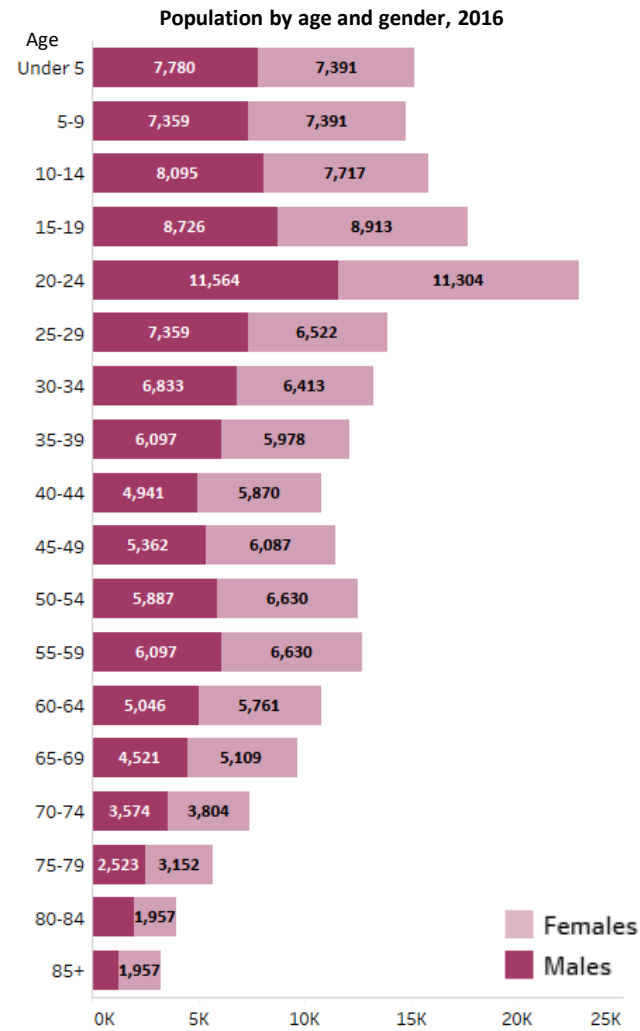

Doña Ana County, New Mexico

213,825

Total Population

51%

Speak a Language Other than English

$38,636

Median Household Income

7%

Unemployment Rate

79%

High School Graduate or Higher

28%

Bachelor's Degree or Higher

4 year high school graduation rates, 2016-2017

	2016	2017	% Change
Gadsden Independent Schools	86%	82%	▼ -4%
Las Cruces Public Schools	80%	86%	▲ 6%
Hatch Valley Schools	74%	68%	▼ -6%
New Mexico	71%	71%	No change