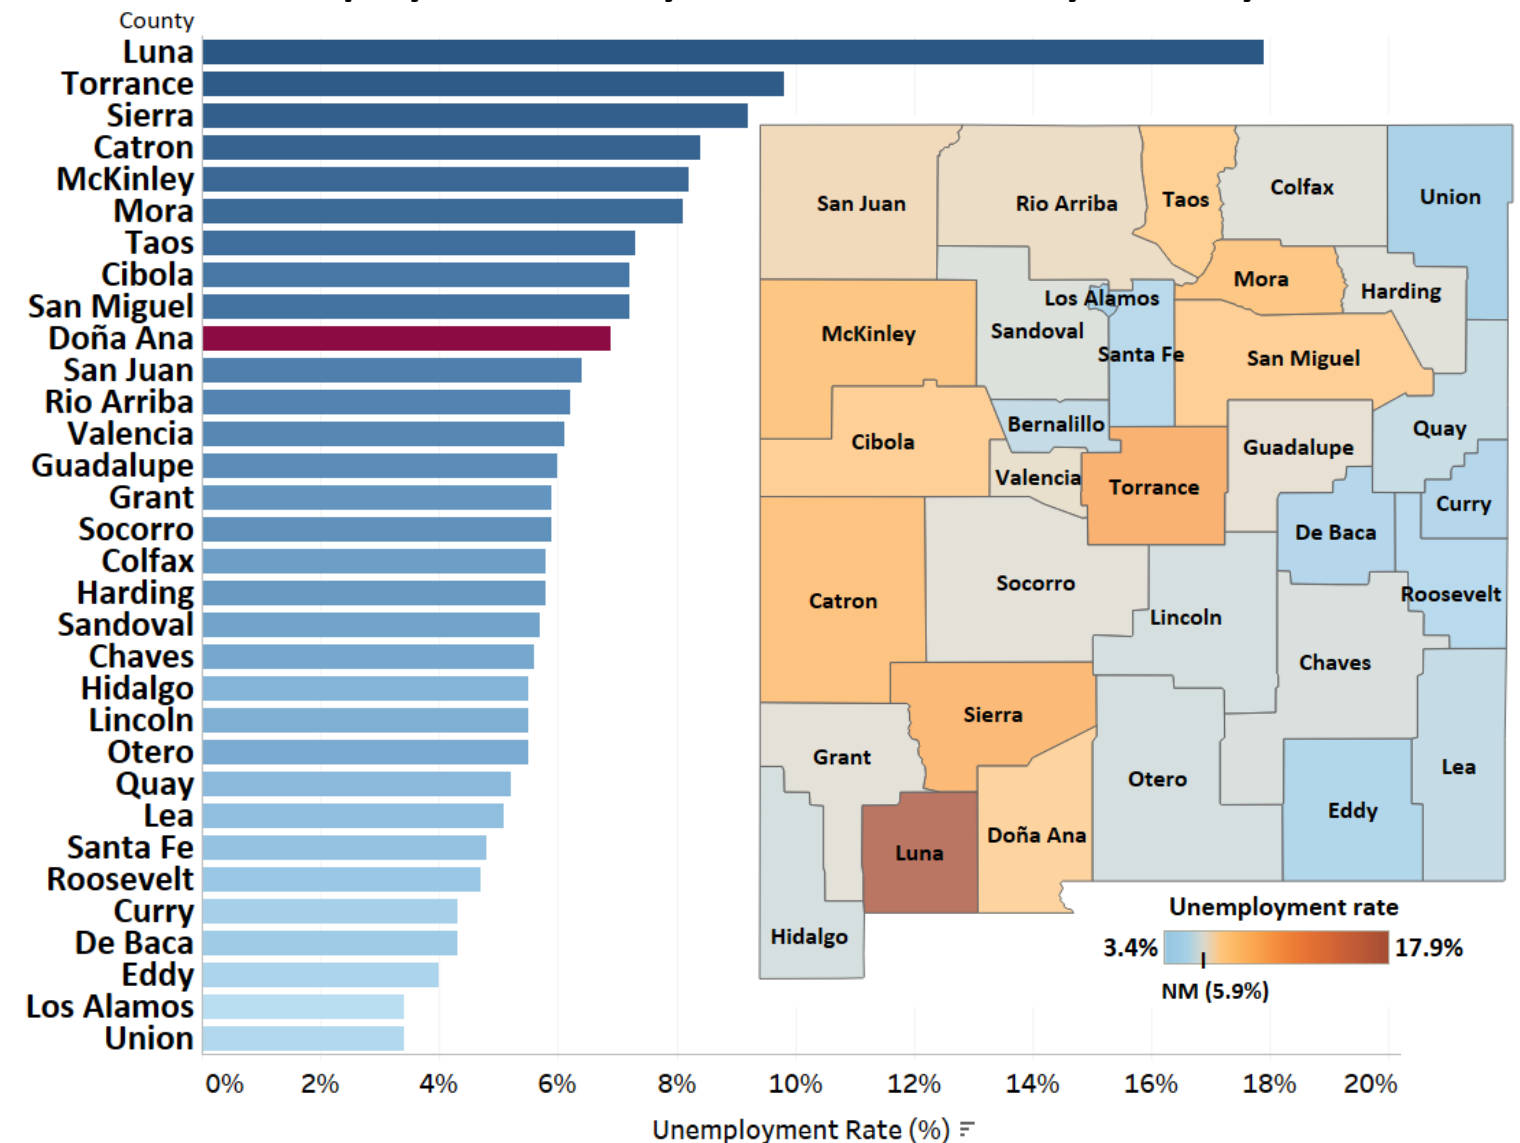

Employment in Doña Ana County, New Mexico

As of January 2018...

In the labor force: **60.4%** U.S. 63.1%

NM 58.5%

Unemployment rate: **6.9%** U.S. 4.1%

NM 5.9%

For every **1** job in Doña Ana County

there are **3.7** candidates

For every **\$1** men earn

Women earn **.74** cents

Occupations in Doña Ana County with the largest number of job openings and the number of potential candidates, January 2018

Unemployment rate by New Mexico county, January 2018