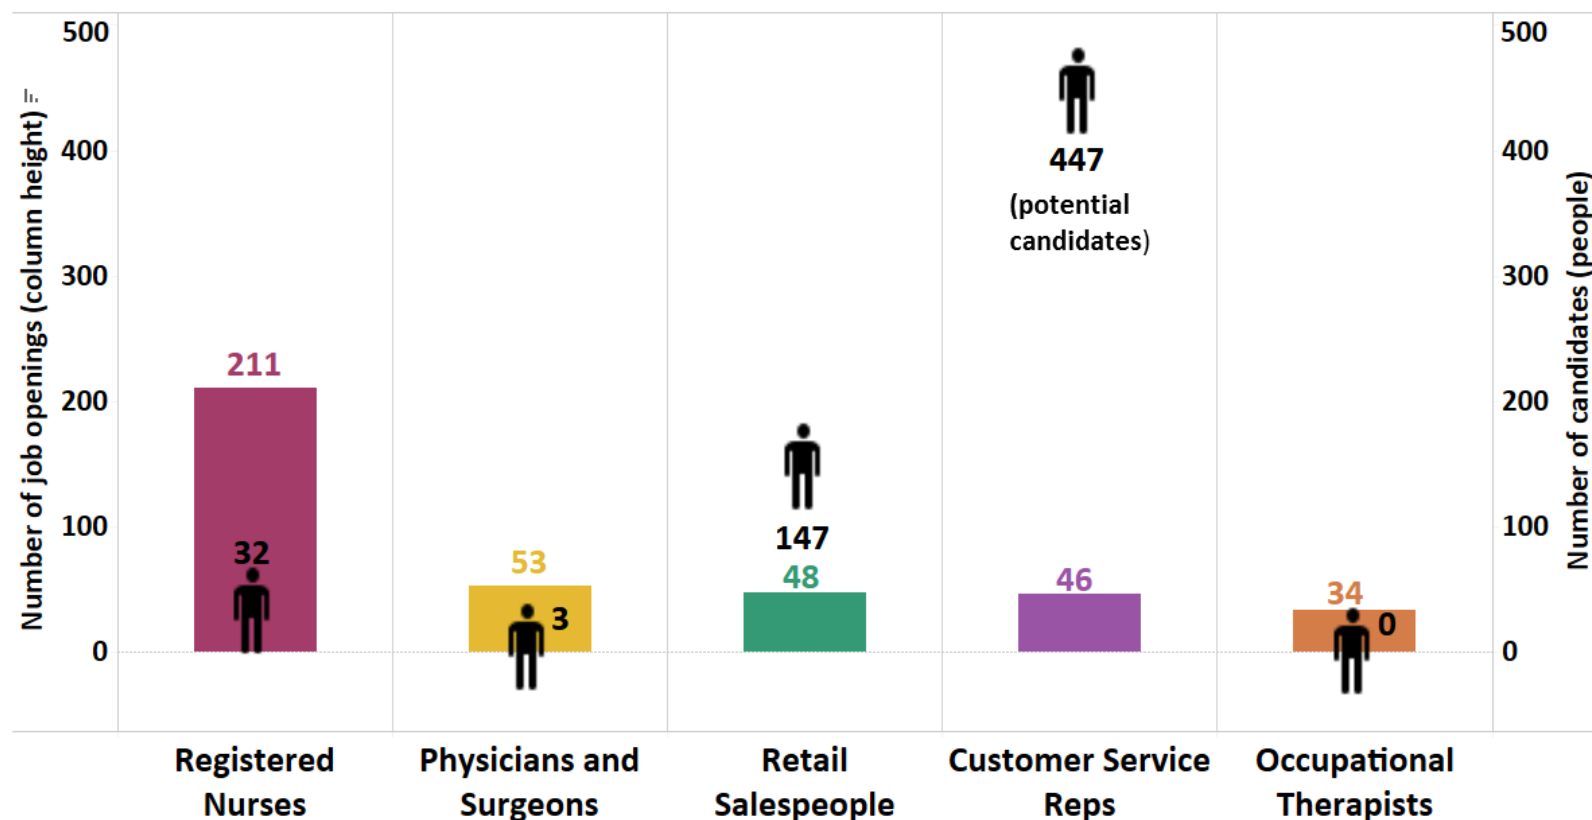

Employment in Doña Ana County, New Mexico

As of January 2018...

In the labor force: **60.4%** U.S. 63.1%

NM 58.5%

Unemployment rate: **6.9%** U.S. 4.1%

NM 5.9%

For every **1** job in Doña Ana County

there are **3.7** candidates

For every **\$1** men earn

Women earn **.74** cents

Occupations in Doña Ana County with the largest number of job openings and the number of potential candidates, January 2018

Unemployment rate by New Mexico county, January 2018