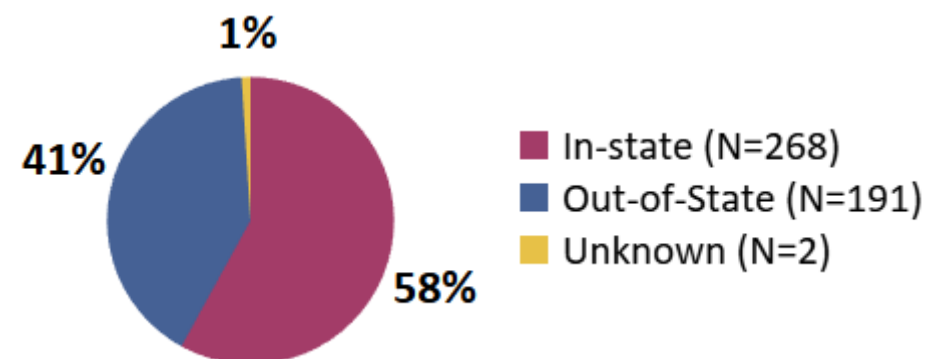

For every **\$1** men earn

Women earn **.74** cents

Occupations in Doña Ana County with the largest number of job openings and the number of potential candidates, January 2018

Unemployment rate by New Mexico county, January 2018

Unemployment rate by highest degree earned, Doña Ana County, 2011-2016

Employment Plans for Doña Ana County College Graduates

Employment plans for **New Mexico State University** graduates, 2016-2017

Job location for NMSU graduates, 2016-2017