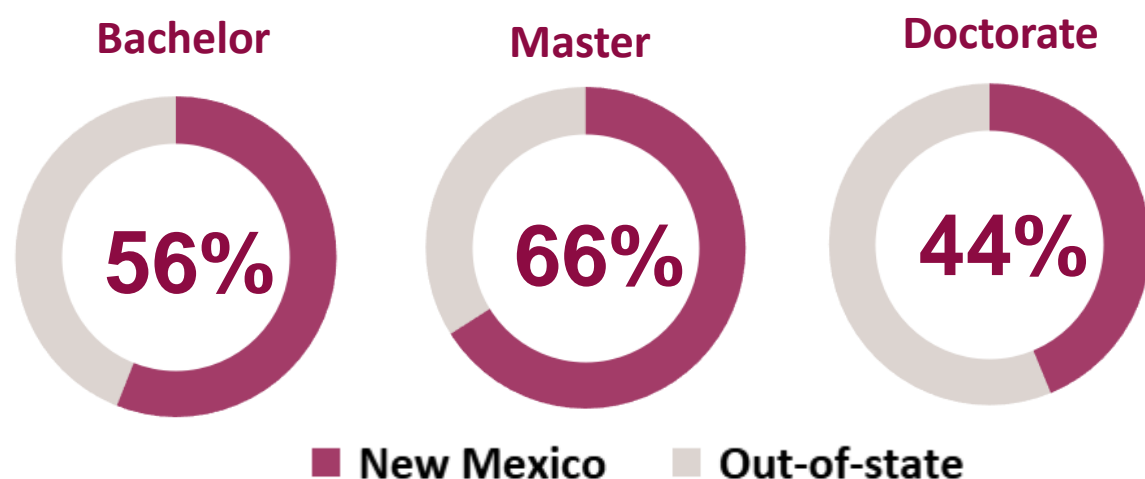

For every **\$1** men earn

Women earn **.74** cents

Occupations in Doña Ana County with the largest number of job openings and the number of potential candidates, January 2018

Unemployment rate by New Mexico county, January 2018

Unemployment rate by highest degree earned, Doña Ana County, 2011-2016

Employment Plans for Doña Ana County College Graduates

Employment plans for **New Mexico State University** graduates, 2016-2017

Job location for NMSU graduates, 2016-2017

Job location by degree level, NMSU, 2016-2017

Employment plans for **Doña Ana Community College and branch campus** graduates, 2016-2017

Job location for DACC and branch campus graduates, 2016-2017

Top 3 degrees awarded by degree program and level, **NMSU 2016-2017**